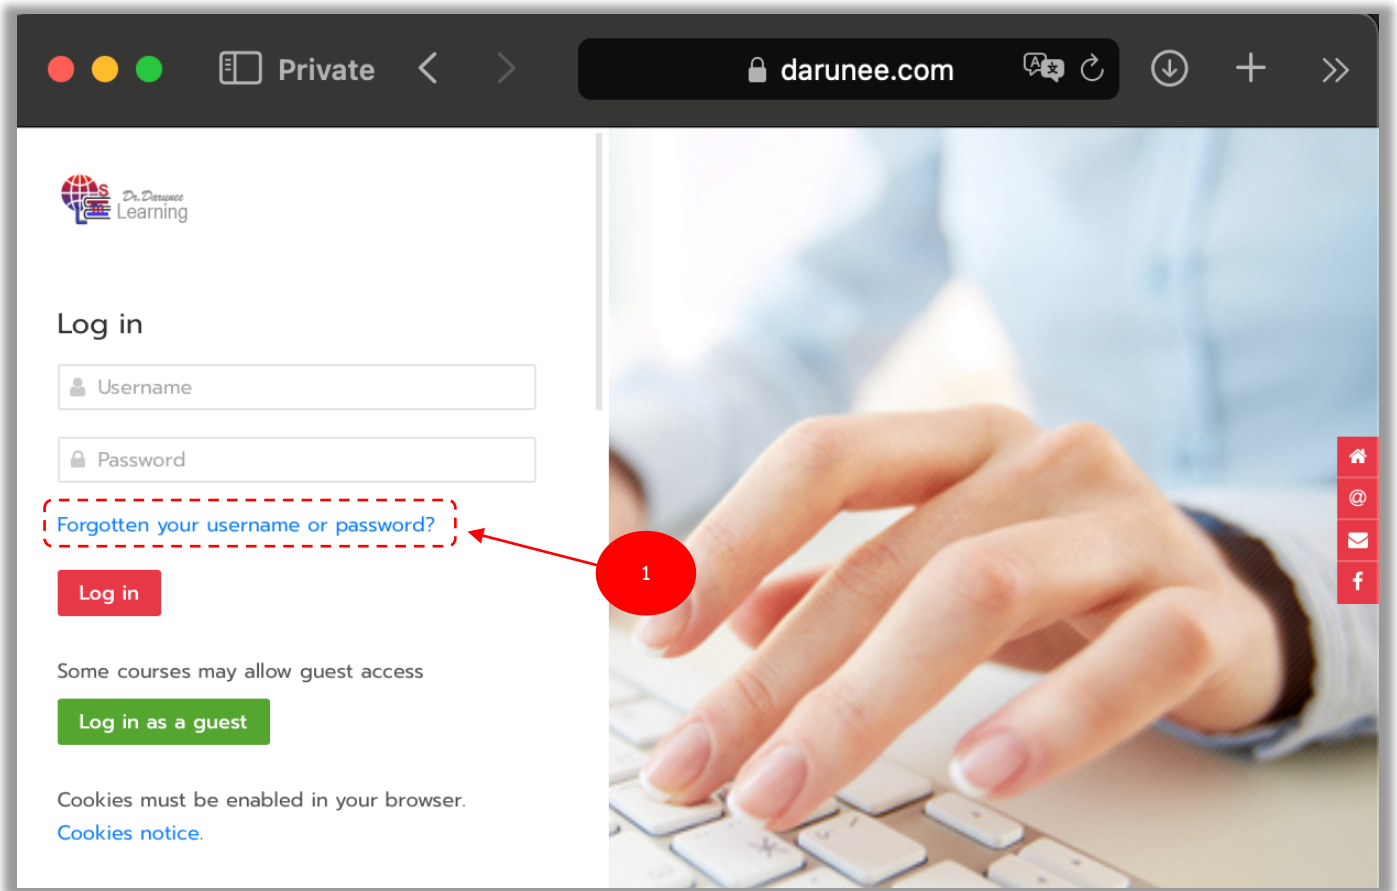

Forgotten your username or password

When you can't log in because you forgot your password.

1. Click "Forgotten your username or password?"

A window appears: Forgotten password

2. In the search box by email address Enter the email address you used to register for the first time. (It will be faster) because the system will recommend to set a new user ID at the email. and then click on the “**Search**” button.

The screenshot shows a search interface with two sections. The first section is titled "Search by username" and contains a text input field labeled "Username" and a red "Search" button. The second section is titled "Search by email address" and contains a text input field labeled "Email address" with the value "darunee.pan@rmutr.ac.th" entered. Below the email address field, there is a red dashed box around the "Search" button, and a red circle with the number "2" inside, with an arrow pointing from the circle to the "Search" button.

The system prompts a message to check the registered email address. Ready to confirm your identity back You don't have to click on the next button yet, go check your email first.

The screenshot shows a message titled "Forgotten password" in a dark blue header. The main content area is white and contains the following text: "If you supplied a correct username or unique email address then an email should have been sent to you. It contains easy instructions to confirm and complete this password change. If you continue to have difficulty, please contact the site administrator." At the bottom of the message, there is a red "Continue" button.