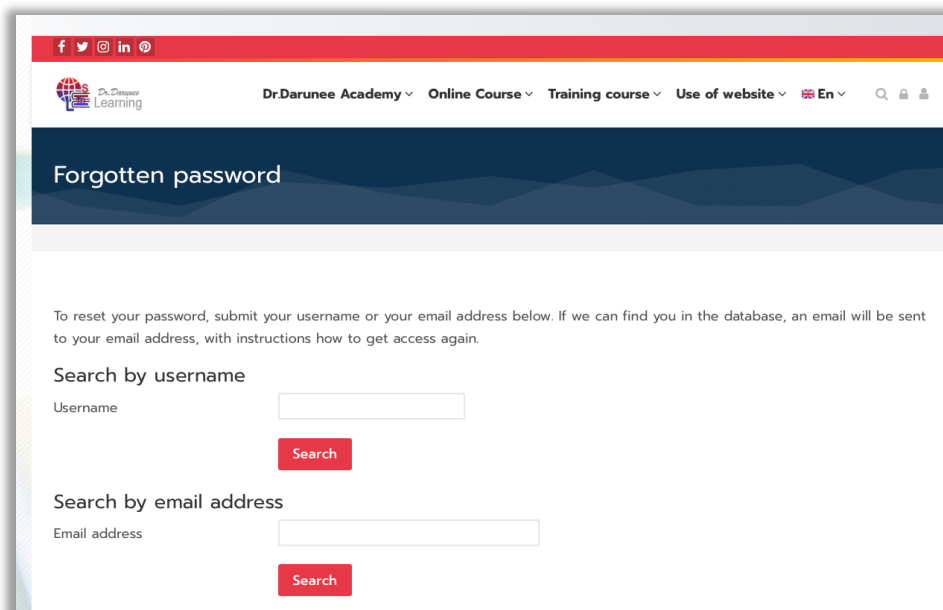

Forgotten your username or password

When you can't log in because you forgot your password.

1. Click "Forgotten your username or password?"

A window appears: Forgotten password

2. In the search box by email address Enter the email address you used to register for the first time. (It will be faster) because the system will recommend to set a new user ID at the email. and then click on the “**Search**” button.

The screenshot shows a search interface with two sections. The first section is titled "Search by username" and contains a text input field labeled "Username" and a red "Search" button. The second section is titled "Search by email address" and contains a text input field labeled "Email address" with the value "darunee.pan@rmutr.ac.th" entered. Below the email address field, there is a red dashed box around the "Search" button, and a red circle with the number "2" inside, with an arrow pointing from the circle to the "Search" button.

The system prompts a message to check the registered email address. Ready to confirm your identity back You don't have to click on the next button yet, go check your email first.

The screenshot shows a message titled "Forgotten password" in a dark blue header. The main content area is white and contains the following text: "If you supplied a correct username or unique email address then an email should have been sent to you. It contains easy instructions to confirm and complete this password change. If you continue to have difficulty, please contact the site administrator." At the bottom of the message, there is a red "Continue" button.